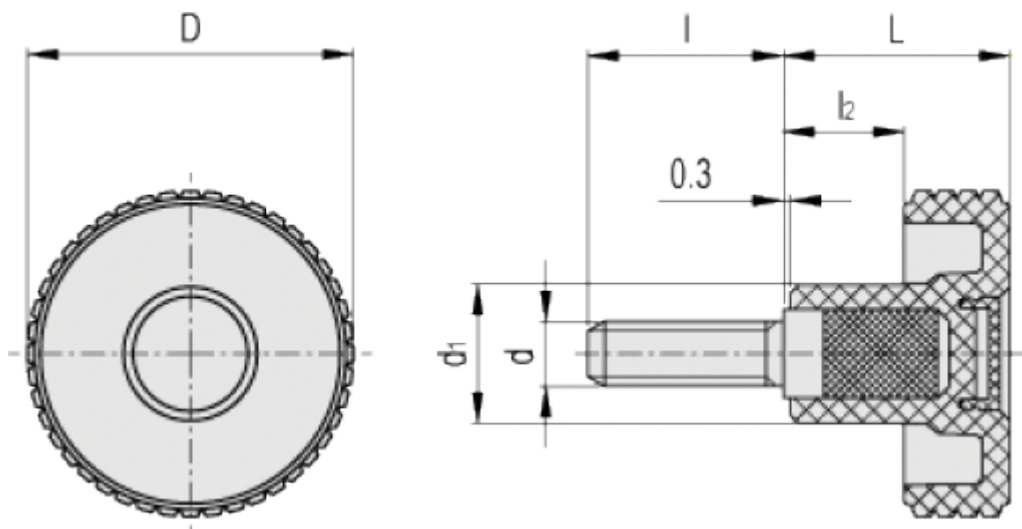

Data Sheet

Article number: 23020345713

Description: E+G Knurled knob MBT.60 p-M12x50-C3, Grey

Measures

D	=	61
d1	=	23
d6g	=	M12
L	=	39
I	=	50
l2	=	18.5